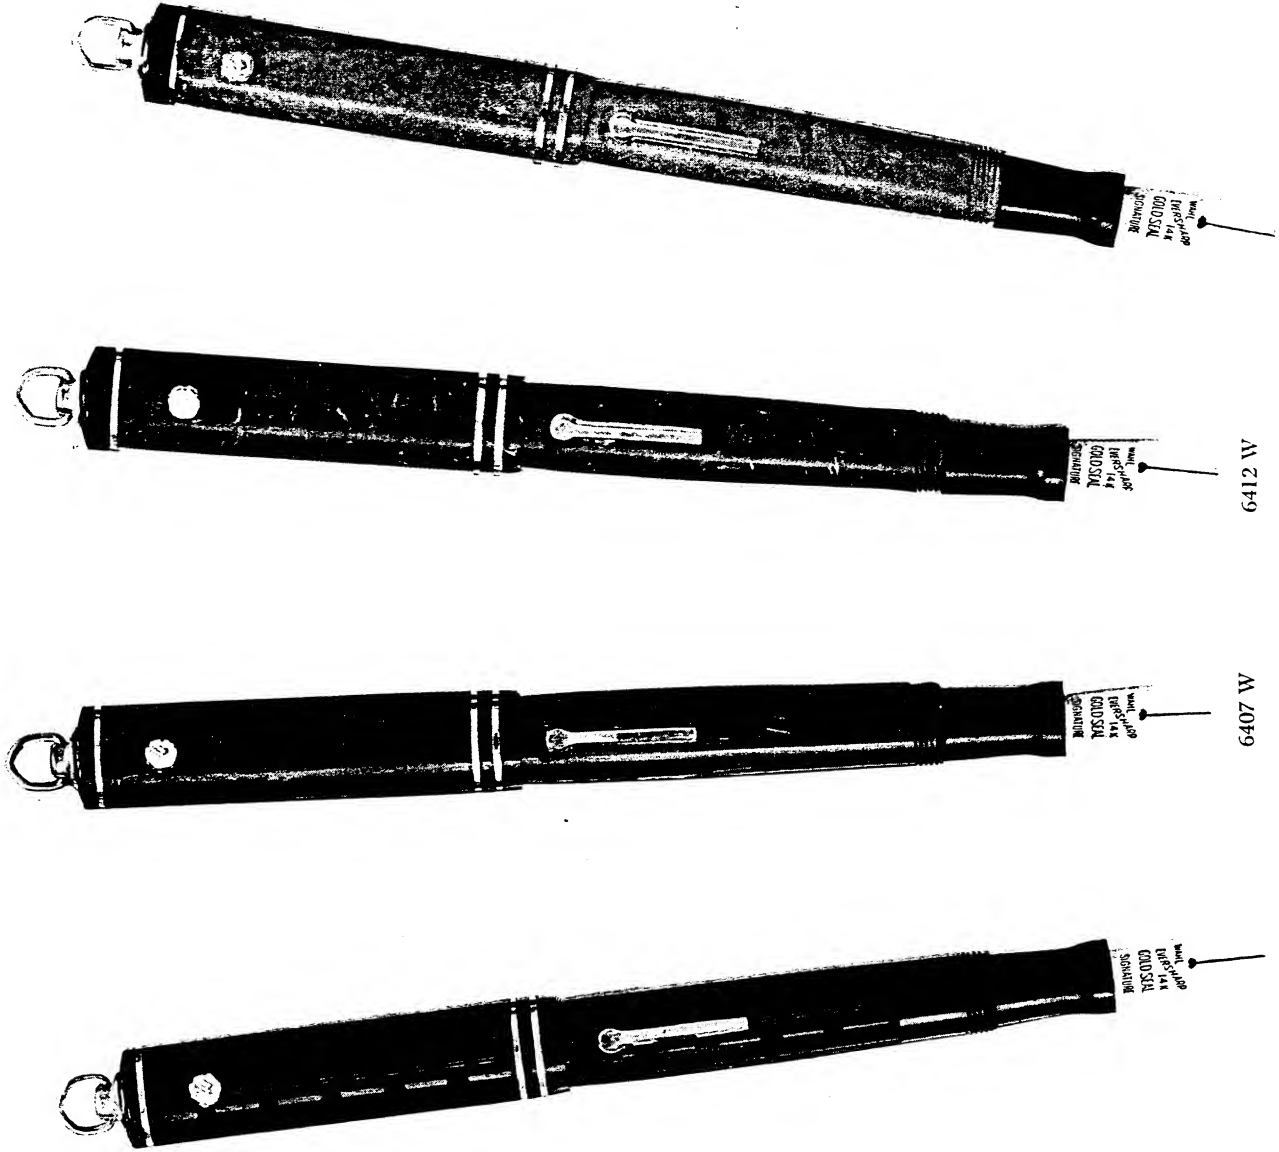

6413 W

6412 W

6407 W

6406 W